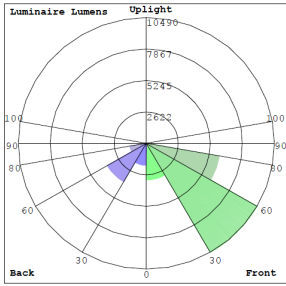

Photometrics: STL4-80-200W-480V

BUG Rating: B3-U0-G3

Area 55'x 100' Mounting Height: 9'

Other Views:

Side View
(Shown With Slip Fitter)

Front View
(Shown With Slip Fitter)

Back View
(Shown With Slip Fitter)