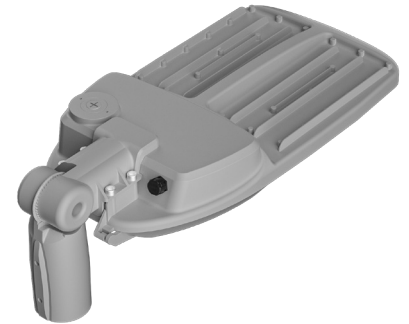

This outdoor lighting is ideal for general site lighting, street, roadway, alleys, loading docks, doorway, pathway, and parking areas

Features

- Light Grey Finish
- With NEMA twist-lock Photocell Socket (Shorting Cap included)
- 7-Year Warranty
- Outdoor Light

Technical Specifications

Electrical:

- Voltage: 480V; 60Hz AC
- Power Factor: >0.95
- Wattage: 80W/100W/150W/200W
- Efficacy: 140LM/W

Mechanical:

- Die-cast Aluminum with Powder Coat Finish (Light Grey)
- 10KV Lightning Surge Protection
- Cord Type: 40" SJTW 18/3 AWG Cable
- With 2-15/16" Diameter Pole Entry with Adapter Bracket Inside for Smaller Pole Diameters
- Maximum Ambient Temperature: 104°F
- IP Rating: IP65, Suitable For Wet Location
- 7-Year Warranty
- Country of Origin: China

Photometrics: STL4-80-200W-480V

BUG Rating: B3-U0-G3

Area 55'x 100' Mounting Height: 9'

Other Views:

Side View
(Shown With Slip Fitter)

Front View
(Shown With Slip Fitter)

Back View
(Shown With Slip Fitter)