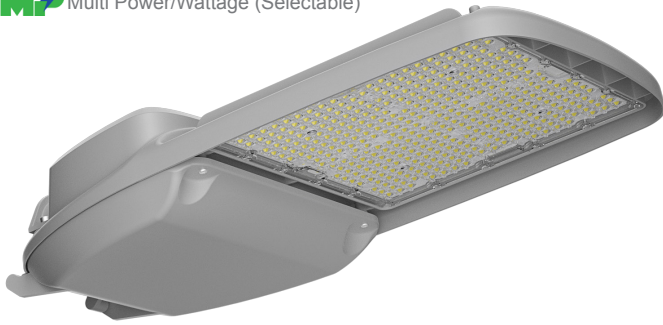

STL4 SERIES OUTDOOR LIGHTING

STL4-80-200W-30K-480V
STL4-80-200W-40K-480V
STL4-80-200W-50K-480V

MP Multi Power/Wattage (Selectable)

Customer Name: _____

Project Name: _____

Note: _____

Type: _____

9 1/4"(H) x 23 1/4"(W) x 4 3/4"(D)

This outdoor lighting is ideal for general site lighting, street, roadway, alleys, loading docks, doorway, pathway, and parking areas

Features

- Light Grey Finish
- With NEMA twist-lock Photocell Socket (Shorting Cap included)
- 7-Year Warranty
- Outdoor Light

Technical Specifications

Electrical:

- Voltage: 480V; 60Hz AC
- Power Factor: >0.95
- Wattage: 80W/100W/150W/200W
- Efficacy: 140LM/W

Mechanical:

- Die-cast Aluminum with Powder Coat Finish (Light Grey)
- 10KV Lightning Surge Protection
- Cord Type: 40" SJTW 18/3 AWG Cable
- With 2-15/16" Diameter Pole Entry with Adapter Bracket Inside for Smaller Pole Diameters
- Maximum Ambient Temperature: 104°F
- IP Rating: IP65, Suitable For Wet Location
- 7-Year Warranty
- Country of Origin: China

Lighting:

- MP: Multi-Power Switch Is Located On The Back Of The Fixture
- Lens Type: Optical TYPE III Lens, High Light Transmittance PC, Anti-UV and Flame Resistant
- Dimming: 0-10 Dimming
- Driver Located in Isolated Compartment for Improved Thermal Management
- Total Lumens: 28000LM Max.
- Color Temperatures: 3000K/4000K/5000K
- Color Rendering Index: CRI ≥ 70
- Rated Life: 70,000 hrs