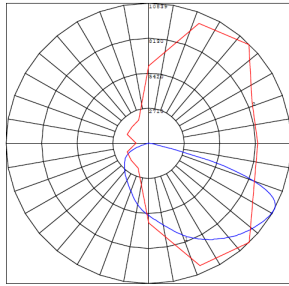

Photometrics: STL4-80-200W-480V

BUG Rating: B3-U0-G3

Area 55'x 100' Mounting Height: 9'

Other Views:

Side View
(Shown With Slip Fitter)

Front View
(Shown With Slip Fitter)

Back View
(Shown With Slip Fitter)