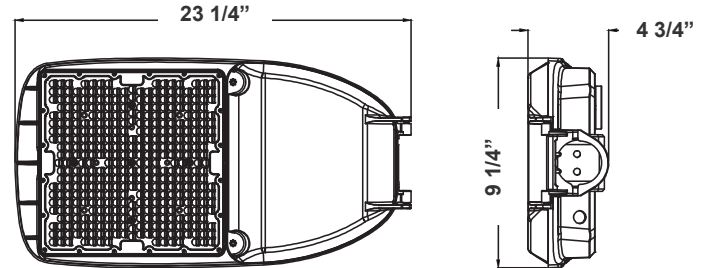

STL4 SERIES OUTDOOR LIGHTING

STL4-80-200W-30K-480V
STL4-80-200W-40K-480V
STL4-80-200W-50K-480V

MP Multi Power/Wattage (Selectable)

Customer Name: _____

Project Name: _____

Note: _____

Type: _____

9 1/4"(H) x 23 1/4"(W) x 4 3/4"(D)

Technical Specifications

Electrical:

- Voltage: 480V; 60Hz AC
- Power Factor: >0.95
- Wattage: 80W/100W/150W/200W
- Efficacy: 140LM/W

Mechanical:

- Die-cast Aluminum with Powder Coat Finish (Light Grey)
- 10KV Lightning Surge Protection
- Cord Type: 40" SJTW 18/3 AWG Cable
- With 2-15/16" Diameter Pole Entry with Adapter Bracket Inside for Smaller Pole Diameters
- Maximum Ambient Temperature: 104°F
- IP Rating: IP65, Suitable For Wet Location
- 7-Year Warranty
- Country of Origin: China