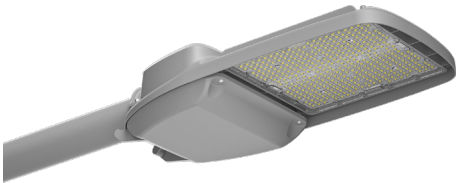

This outdoor lighting is ideal for general site lighting, street, roadway, alleys, loading docks, doorway, pathway, and parking areas

Features

- Light Grey Finish
- With NEMA twist-lock Photocell Socket (Shorting Cap included)
- 7-Year Warranty
- Outdoor Light

Technical Specifications

Electrical:

- Voltage: 480V; 60Hz AC
- Power Factor: >0.95
- Wattage: 80W/100W/150W/200W
- Efficacy: 140LM/W

Mechanical:

- Die-cast Aluminum with Powder Coat Finish (Light Grey)
- 10KV Lightning Surge Protection
- Cord Type: 40" SJTW 18/3 AWG Cable
- With 2-15/16" Diameter Pole Entry with Adapter Bracket Inside for Smaller Pole Diameters
- Maximum Ambient Temperature: 104°F
- IP Rating: IP65, Suitable For Wet Location
- 7-Year Warranty
- Country of Origin: China

Photometrics: STL4-80-200W-480V

BUG Rating: B3-U0-G3

Area 55'x 100' Mounting Height: 9'

Other Views:

Side View
(Shown With Slip Fitter)

Front View
(Shown With Slip Fitter)

Back View
(Shown With Slip Fitter)