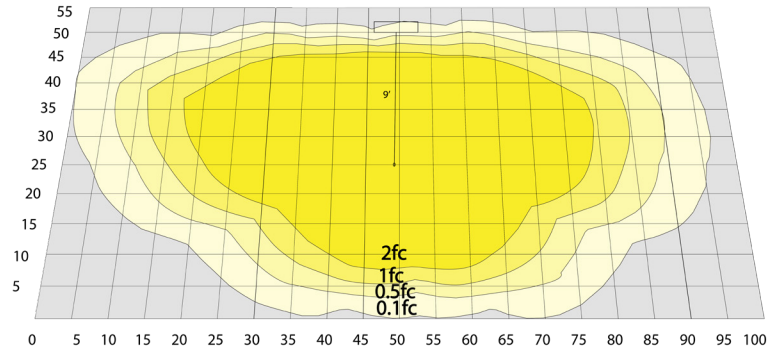

Photometrics: STL4-80-200W-480V

BUG Rating: B3-U0-G3

Area 55'x 100' Mounting Height: 9'

Other Views:

Side View
(Shown With Slip Fitter)

Front View
(Shown With Slip Fitter)

Back View
(Shown With Slip Fitter)